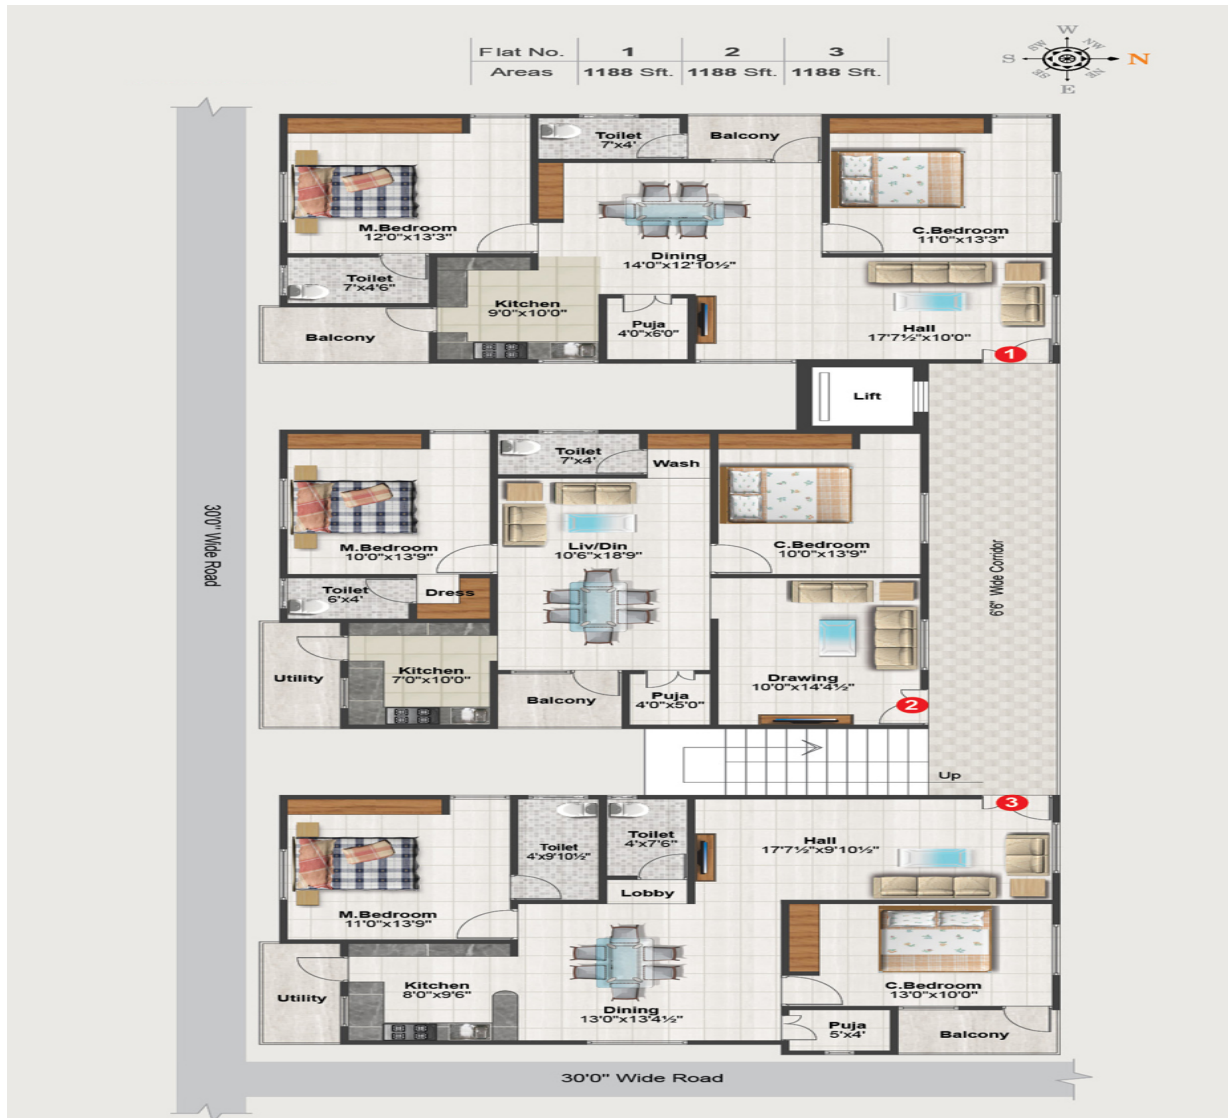

Salient Features

- 2 BHK Luxury apartments
- Ideal Location
- Quality Construction
- Power Backup generator
- Excellent ventilation
- 100% Vaastu
- No common walls

Floor Plan

Location Map Maheshwaram, Hyderabad