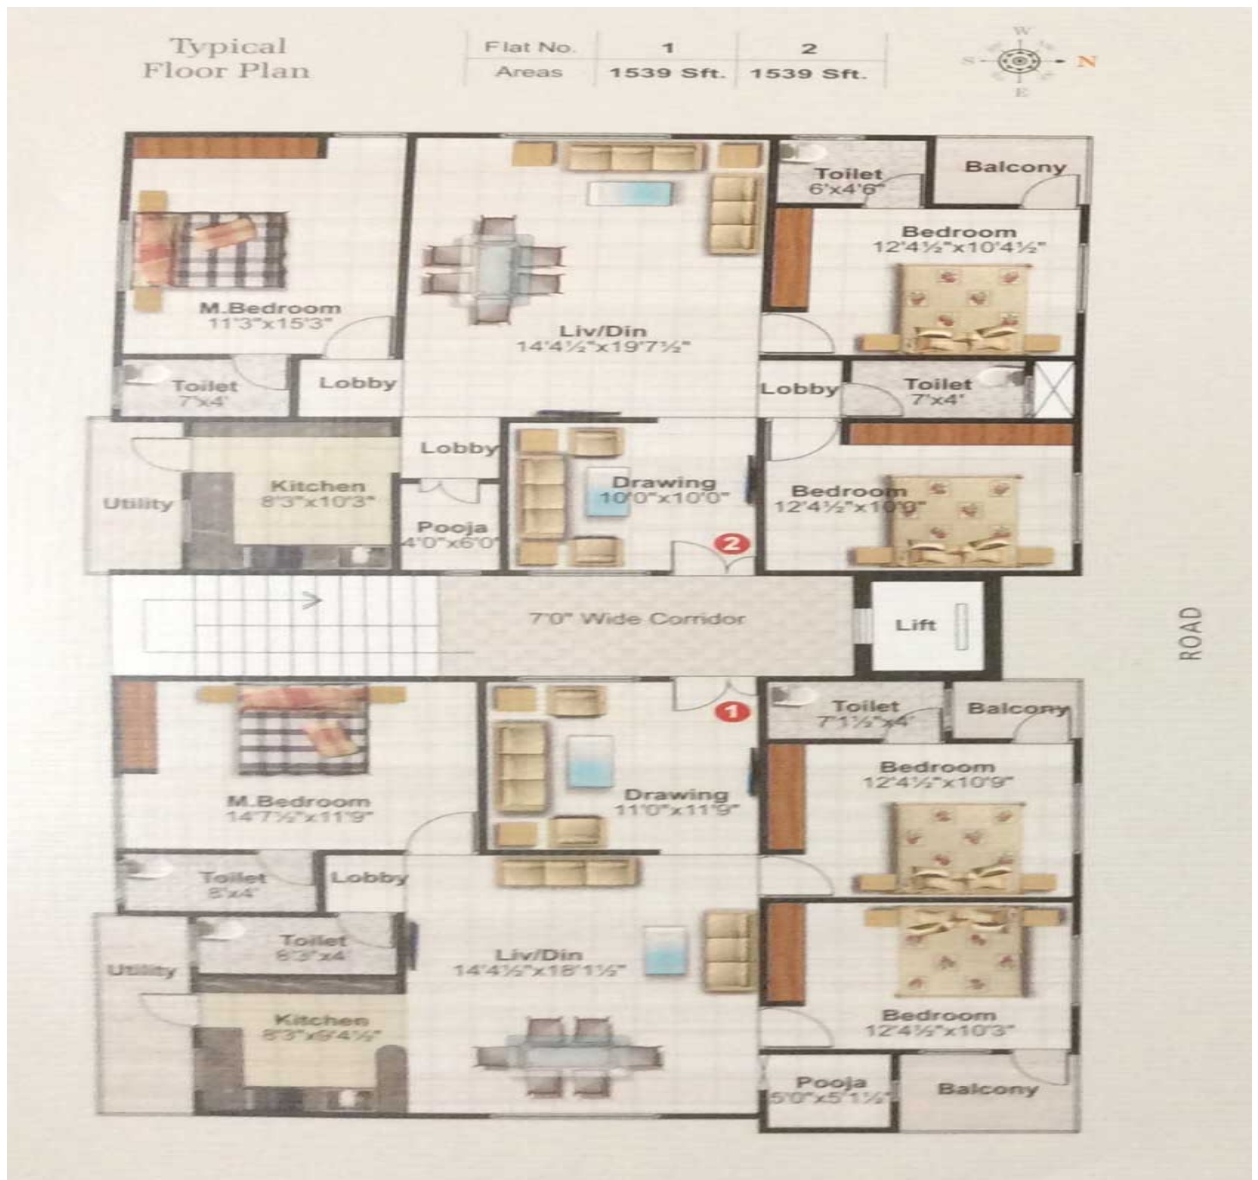

Salient Features

- 2 BHK Luxury apartments
- Ideal Location
- Quality Construction
- Power Backup generator
- Excellent venilation
- 100% Vaastu
- No common walls

Floor Plan

Location Map